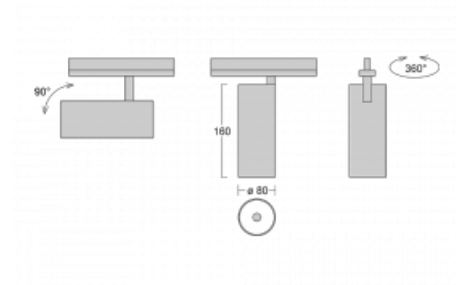

Technical drawing

Type of installation	Recessed
Light distribution	Direct
Luminaire shape	Circular
Colour of the luminaires	Black
Material	Aluminium
Lifetime	L90/B50 60 000 hours
Warranty	5 years
Description of luminaires	Luminaire semi-recessed
Dimensions	ø 80 mm × 160 mm
Weight	0.9 kg
Light source	LED MODUL
Type of optical system	Reflector
Luminous flux*	1880 lm
Colour Temperature	3000 K warm white
Luminous efficacy	92 lm/W
MacAdam Light source	3
Colour rendering index	90
Beam angle	25°