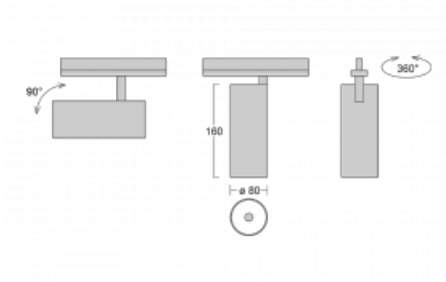

Technical drawing

Type of installation	Recessed
Light distribution	Direct
Luminaire shape	Circular
Colour of the luminaires	Black
Material	Aluminium
Lifetime	L90/B50 60 000 hours
Warranty	60 months
Description of luminaires	Luminaire semi-recessed
Dimensions	ø 80 mm × 160 mm
Weight	0.9 kg
Light source	LED MODUL
Type of optical system	Reflector
Luminous flux	1880 lm ± 10 %
Colour Temperature	3000 K warm white
Luminous efficacy	92 lm/W
MacAdam Light source	3
Colour rendering index	90
Beam angle	25°