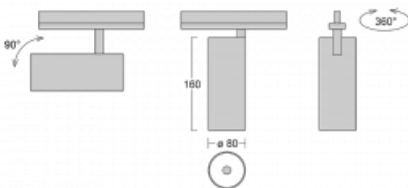

Luminaire

Vali80

179-100U-10GDE/940, W

When we combine design with functionality, we get luminaires from the Vali80 family. These cylindrical luminaires come in pendant, surface and semi-recessed versions. You can use them to illuminate your household, business and social spaces or, for example, bars. You can choose from three basic colours – white, black and silver or pick a colour from the Halla RAL chart.

Technical drawing

Type of installation	Recessed
Light distribution	Direct
Luminaire shape	Circular
Colour of the luminaires	White
Material	Aluminium
Lifetime	L90/B50 60 000 hours
Warranty	5 years
Description of luminaires	Luminaire semi-recessed
Dimensions	ø 80 mm × 160 mm
Light source	LED MODUL
Type of optical system	Reflector
Luminous flux*	1040 lm
Colour Temperature	4000 K cool white
Luminous efficacy	104 lm/W
MacAdam Light source	3
Colour rendering index	90
Beam angle	25°