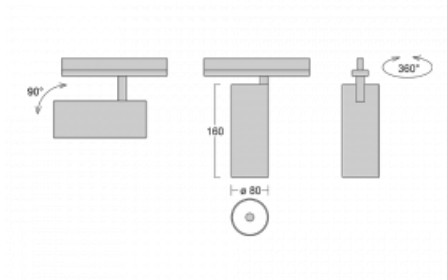

Technical drawing

Type of installation	Recessed
Light distribution	Direct
Luminaire shape	Circular
Colour of the luminaires	Silver
Material	Aluminium
Lifetime	L90/B50 60 000 hours
Warranty	5 years
Description of luminaires	Luminaire semi-recessed
Dimensions	ø 80 mm × 160 mm
Light source	LED MODUL
Type of optical system	Reflector
Luminous flux*	1040 lm
Colour Temperature	4000 K cool white
Luminous efficacy	104 lm/W
MacAdam Light source	3
Colour rendering index	90
Beam angle	25°