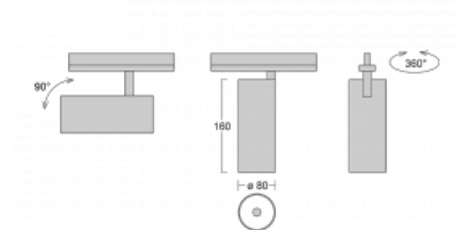

## Technical drawing

Type of installation	Recessed
Light distribution	Direct
Luminaire shape	Circular
Colour of the luminaires	Silver
Material	Aluminium
Lifetime	L90/B50 60 000 hours
Warranty	60 months
Description of luminaires	Luminaire semi-recessed
Dimensions	ø 80 mm × 160 mm
Light source	LED MODUL
Type of optical system	Reflector
Luminous flux	1040 lm ± 10 %
Colour Temperature	4000 K cool white
Luminous efficacy	104 lm/W
MacAdam Light source	3
Colour rendering index	90
Beam angle	25°
Luminaire power input	10 W ± 10 %
Connection of the luminaires	Electronic ballast non-dimmable
Electrical voltage	220-240V
Frequency	50/60Hz