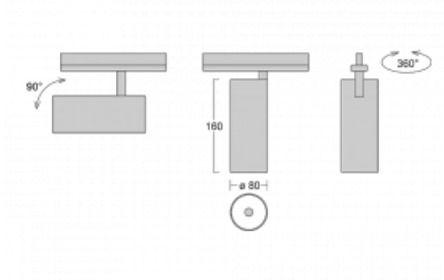

Technical drawing

Type of installation	Recessed
Light distribution	Direct
Luminaire shape	Circular
Colour of the luminaires	Black
Material	Aluminium
Lifetime	L90/B50 60 000 hours
Warranty	5 years
Description of luminaires	Luminaire semi-recessed
Dimensions	ø 80 mm × 160 mm
Light source	LED MODUL
Type of optical system	Reflector
Luminous flux*	1040 lm
Colour Temperature	4000 K cool white
Luminous efficacy	104 lm/W
MacAdam Light source	3
Colour rendering index	90
Beam angle	25°