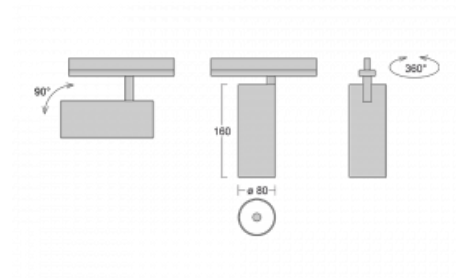

## Technical drawing

Type of installation	Recessed
Light distribution	Direct
Luminaire shape	Circular
Colour of the luminaires	Black
Material	Aluminium
Lifetime	L90/B50 60 000 hours
Warranty	60 months
Description of luminaires	Luminaire semi-recessed
Dimensions	ø 80 mm × 160 mm
Light source	LED MODUL
Type of optical system	Reflector
Luminous flux	1040 lm ± 10 %
Colour Temperature	4000 K cool white
Luminous efficacy	104 lm/W
MacAdam Light source	3
Colour rendering index	90
Beam angle	25°
Luminaire power input	10 W ± 10 %
Connection of the luminaires	Electronic ballast non-dimmable
Electrical voltage	220-240V
Frequency	50/60Hz