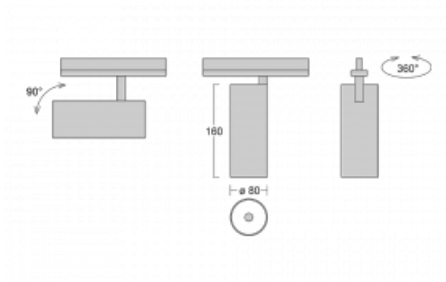

## Technical drawing

Type of installation	Recessed
Light distribution	Direct
Luminaire shape	Circular
Colour of the luminaires	White
Material	Aluminium
Lifetime	L90/B50 60 000 hours
Warranty	5 years
Description of luminaires	Luminaire semi-recessed
Dimensions	ø 80 mm × 160 mm
Weight	0.8 kg
Light source	LED MODUL
Type of optical system	Reflector
Luminous flux*	990 lm
Colour Temperature	3000 K warm white
Luminous efficacy	99 lm/W
MacAdam Light source	3
Colour rendering index	90
Beam angle	25°