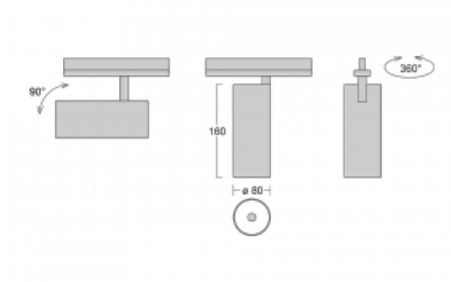

Technical drawing

Type of installation	Recessed
Light distribution	Direct
Luminaire shape	Circular
Colour of the luminaires	Silver
Material	Aluminium
Lifetime	L90/B50 60 000 hours
Warranty	60 months
Description of luminaires	Luminaire semi-recessed
Dimensions	ø 80 mm × 160 mm
Weight	0.8 kg
Light source	LED MODUL
Type of optical system	Reflector
Luminous flux	990 lm ± 10 %
Colour Temperature	3000 K warm white
Luminous efficacy	99 lm/W
MacAdam Light source	3
Colour rendering index	90
Beam angle	25°