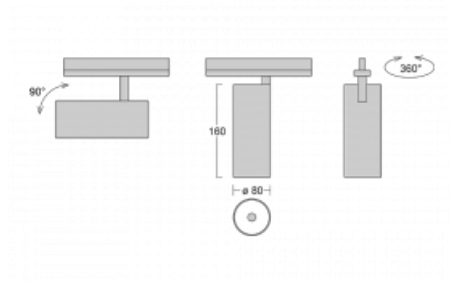

Technical drawing

Type of installation	Recessed
Light distribution	Direct
Luminaire shape	Circular
Colour of the luminaires	Black
Material	Aluminium
Lifetime	L90/B50 60 000 hours
Warranty	5 years
Description of luminaires	Luminaire semi-recessed
Dimensions	ø 80 mm × 160 mm
Weight	0.8 kg
Light source	LED MODUL
Type of optical system	Reflector
Luminous flux*	990 lm
Colour Temperature	3000 K warm white
Luminous efficacy	99 lm/W
MacAdam Light source	3
Colour rendering index	90
Beam angle	25°