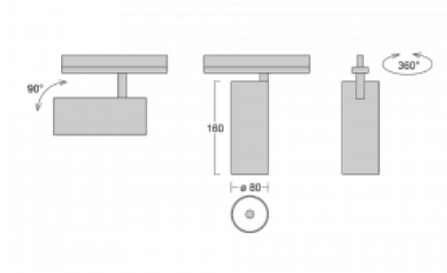

Technical drawing

Type of installation	Recessed
Light distribution	Direct
Luminaire shape	Circular
Colour of the luminaires	White
Material	Aluminium
Lifetime	L90/B50 60 000 hours
Warranty	60 months
Description of luminaires	Luminaire semi-recessed
Dimensions	ø 80 mm × 160 mm
Light source	LED MODUL
Type of optical system	Reflector
Luminous flux	1040 lm ± 10 %
Colour Temperature	4000 K cool white
Luminous efficacy	104 lm/W
MacAdam Light source	3
Colour rendering index	90
Beam angle	25°
Luminaire power input	10 W ± 10 %
Connection of the luminaires	DALI dimmable
Electrical voltage	220-240V
Frequency	50/60Hz