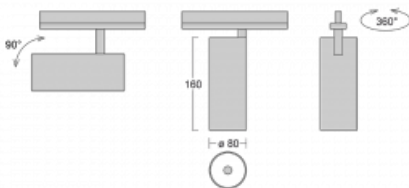

**Technical drawing**

Type of installation	Recessed
Light distribution	Direct
Luminaire shape	Circular
Colour of the luminaires	Silver
Material	Aluminium
Lifetime	L90/B50 60 000 hours
Warranty	5 years
Description of luminaires	Luminaire semi-recessed
Dimensions	ø 80 mm × 160 mm
Light source	LED MODUL
Type of optical system	Reflector
Luminous flux*	1040 lm
Colour Temperature	4000 K cool white
Luminous efficacy	104 lm/W
MacAdam Light source	3
Colour rendering index	90
Beam angle	25°