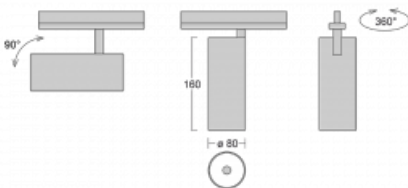

Technical drawing

Type of installation	Recessed
Light distribution	Direct
Luminaire shape	Circular
Colour of the luminaires	Silver
Material	Aluminium
Lifetime	L90/B50 60 000 hours
Warranty	60 months
Description of luminaires	Luminaire semi-recessed
Dimensions	ø 80 mm × 160 mm
Light source	LED MODUL

Type of optical system	Reflector
Luminous flux	1040 lm ± 10 %
Colour Temperature	4000 K cool white
Luminous efficacy	104 lm/W
MacAdam Light source	3
Colour rendering index	90
Beam angle	25°
Luminaire power input	10 W ± 10 %
Connection of the luminaires	DALI dimmable
Electrical voltage	220-240V
Frequency	50/60Hz