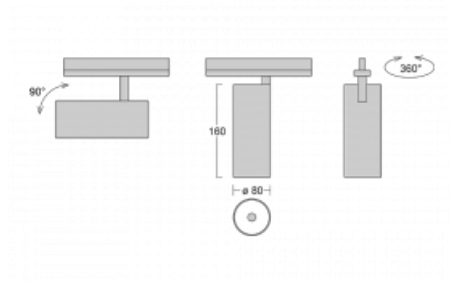

Technical drawing

Type of installation	Recessed
Light distribution	Direct
Luminaire shape	Circular
Colour of the luminaires	Black
Material	Aluminium
Lifetime	L90/B50 60 000 hours
Warranty	5 years
Description of luminaires	Luminaire semi-recessed
Dimensions	ø 80 mm × 160 mm
Light source	LED MODUL
Type of optical system	Reflector
Luminous flux*	1040 lm
Colour Temperature	4000 K cool white
Luminous efficacy	104 lm/W
MacAdam Light source	3
Colour rendering index	90
Beam angle	25°