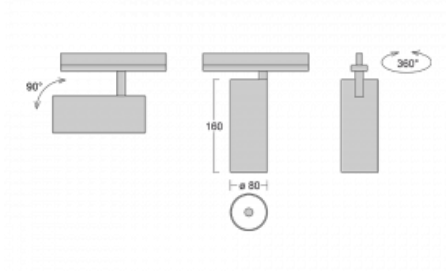

Technical drawing

Type of installation	Recessed
Light distribution	Direct
Luminaire shape	Circular
Colour of the luminaires	Black
Material	Aluminium
Lifetime	L90/B50 60 000 hours
Warranty	60 months
Description of luminaires	Luminaire semi-recessed
Dimensions	ø 80 mm × 160 mm
Light source	LED MODUL

Type of optical system	Reflector
Luminous flux	1040 lm ± 10 %
Colour Temperature	4000 K cool white
Luminous efficacy	104 lm/W
MacAdam Light source	3
Colour rendering index	90
Beam angle	25°
Luminaire power input	10 W ± 10 %
Connection of the luminaires	DALI dimmable
Electrical voltage	220-240V
Frequency	50/60Hz