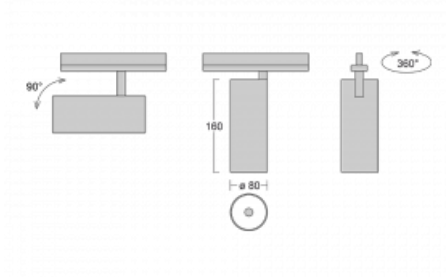

Technical drawing

Type of installation	Recessed
Light distribution	Direct
Luminaire shape	Circular
Colour of the luminaires	White
Material	Aluminium
Lifetime	L90/B50 60 000 hours
Warranty	60 months
Description of luminaires	Luminaire semi-recessed
Dimensions	ø 80 mm × 160 mm
Light source	LED MODUL
Type of optical system	Reflector
Luminous flux	990 lm ± 10 %
Colour Temperature	3000 K warm white
Luminous efficacy	99 lm/W
MacAdam Light source	3
Colour rendering index	90
Beam angle	25°
Luminaire power input	10 W ± 10 %
Connection of the luminaires	DALI dimmable
Electrical voltage	220-240V
Frequency	50/60Hz