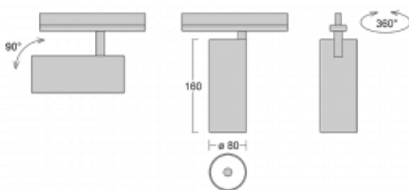

Technical drawing

Type of installation	Recessed
Light distribution	Direct
Luminaire shape	Circular
Colour of the luminaires	Silver
Material	Aluminium
Lifetime	L90/B50 60 000 hours
Warranty	60 months
Description of luminaires	Luminaire semi-recessed
Dimensions	ø 80 mm × 160 mm
Light source	LED MODUL
Type of optical system	Reflector
Luminous flux	990 lm ± 10 %
Colour Temperature	3000 K warm white
Luminous efficacy	99 lm/W
MacAdam Light source	3
Colour rendering index	90
Beam angle	25°
Luminaire power input	10 W ± 10 %
Connection of the luminaires	DALI dimmable
Electrical voltage	220-240V
Frequency	50/60Hz