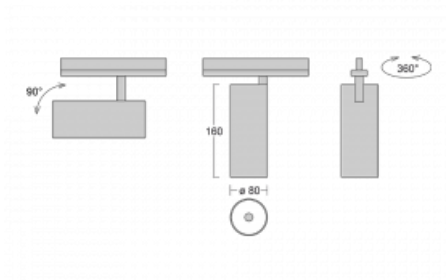

## Technical drawing

Type of installation	Recessed
Light distribution	Direct
Luminaire shape	Circular
Colour of the luminaires	Black
Material	Aluminium
Lifetime	L90/B50 60 000 hours
Warranty	60 months
Description of luminaires	Luminaire semi-recessed
Dimensions	ø 80 mm × 160 mm
Light source	LED MODUL
Type of optical system	Reflector
Luminous flux	990 lm ± 10 %
Colour Temperature	3000 K warm white
Luminous efficacy	99 lm/W
MacAdam Light source	3
Colour rendering index	90
Beam angle	25°
Luminaire power input	10 W ± 10 %
Connection of the luminaires	DALI dimmable
Electrical voltage	220-240V
Frequency	50/60Hz