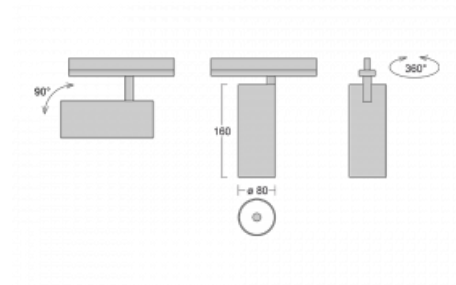

Technical drawing

Type of installation	Recessed
Light distribution	Direct
Luminaire shape	Circular
Colour of the luminaires	Black
Material	Aluminium
Lifetime	L90/B50 60 000 hours
Warranty	5 years
Description of luminaires	Luminaire semi-recessed
Dimensions	ø 80 mm × 160 mm
Light source	LED MODUL
Type of optical system	Reflector
Luminous flux*	990 lm
Colour Temperature	3000 K warm white
Luminous efficacy	99 lm/W
MacAdam Light source	3
Colour rendering index	90
Beam angle	25°