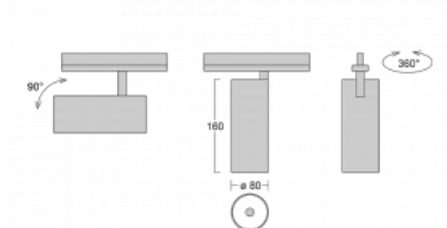

Technical drawing

Type of installation	Recessed
Light distribution	Direct
Luminaire shape	Circular
Colour of the luminaires	Silver
Material	Aluminium
Lifetime	L80/B10 60 000 hours
Warranty	60 months
Description of luminaires	Luminaire semi-recessed
Dimensions	ø 80 mm × 160 mm
Light source	LED MODUL
Type of optical system	Reflector
Luminous flux	2970 lm ± 10 %
Colour Temperature	4000 K cool white
Luminous efficacy	90 lm/W
MacAdam Light source	3
Colour rendering index	90
Beam angle	18°
Luminaire power input	33 W ± 10 %
Connection of the luminaires	Electronic ballast non-dimmable
Electrical voltage	220-240V
Frequency	50/60Hz