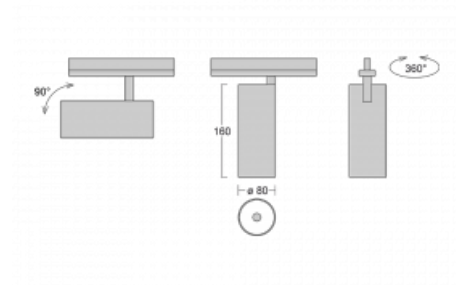

Technical drawing

Type of installation	Recessed
Light distribution	Direct
Luminaire shape	Circular
Colour of the luminaires	Black
Material	Aluminium
Lifetime	L80/B10 60 000 hours
Warranty	5 years
Description of luminaires	Luminaire semi-recessed
Dimensions	ø 80 mm × 160 mm
Light source	LED MODUL
Type of optical system	Reflector
Luminous flux*	2970 lm
Colour Temperature	4000 K cool white
Luminous efficacy	90 lm/W
MacAdam Light source	3
Colour rendering index	90
Beam angle	18°

Luminaire power input*	33 W
Connection of the luminaires	ON/OFF
Electrical voltage	220-240V
Frequency	50/60Hz

 **CE** IP 20

*±10 %

Downloads

Installation instructions

Photos