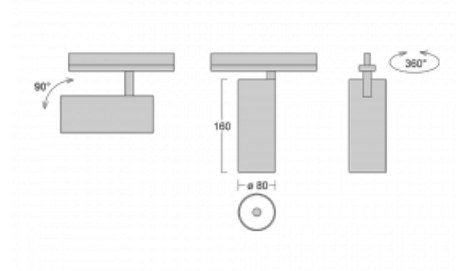

Technical drawing

Type of installation	Recessed
Light distribution	Direct
Luminaire shape	Circular
Colour of the luminaires	Black
Material	Aluminium
Lifetime	L80/B10 60 000 hours
Warranty	60 months
Description of luminaires	Luminaire semi-recessed
Dimensions	ø 80 mm × 160 mm
Light source	LED MODUL
Type of optical system	Reflector
Luminous flux	2970 lm ± 10 %
Colour Temperature	4000 K cool white
Luminous efficacy	90 lm/W
MacAdam Light source	3
Colour rendering index	90
Beam angle	18°
Luminaire power input	33 W ± 10 %
Connection of the luminaires	Electronic ballast non-dimmable
Electrical voltage	220-240V
Frequency	50/60Hz