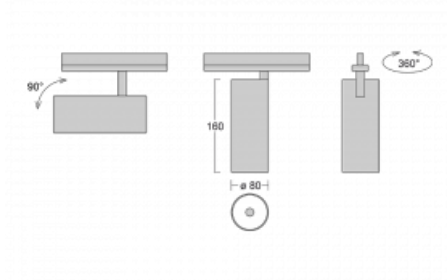

Technical drawing

Type of installation	Recessed
Light distribution	Direct
Luminaire shape	Circular
Colour of the luminaires	White
Material	Aluminium
Lifetime	L80/B10 60 000 hours
Warranty	5 years
Description of luminaires	Luminaire semi-recessed
Dimensions	ø 80 mm × 160 mm
Light source	LED MODUL
Type of optical system	Reflector
Luminous flux*	2830 lm
Colour Temperature	3000 K warm white
Luminous efficacy	86 lm/W
MacAdam Light source	3
Colour rendering index	90
Beam angle	18°

Luminaire power input*	33 W
Connection of the luminaires	ON/OFF
Electrical voltage	220-240V
Frequency	50/60Hz

 **CE** IP 20

*±10 %

Downloads

Installation instructions

Photos