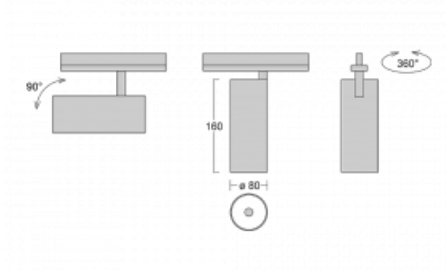

Technical drawing

Type of installation	Recessed
Light distribution	Direct
Luminaire shape	Circular
Colour of the luminaires	Black
Material	Aluminium
Lifetime	L80/B10 60 000 hours
Warranty	60 months
Description of luminaires	Luminaire semi-recessed
Dimensions	ø 80 mm × 160 mm
Light source	LED MODUL
Type of optical system	Reflector
Luminous flux	2830 lm ± 10 %
Colour Temperature	3000 K warm white
Luminous efficacy	86 lm/W
MacAdam Light source	3
Colour rendering index	90
Beam angle	18°
Luminaire power input	33 W ± 10 %
Connection of the luminaires	Electronic ballast non-dimmable
Electrical voltage	220-240V
Frequency	50/60Hz