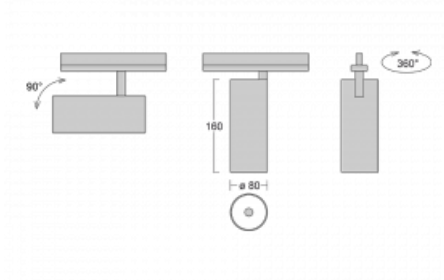

## Technical drawing

|                           |                         |
|---------------------------|-------------------------|
| Type of installation      | Recessed                |
| Light distribution        | Direct                  |
| Luminaire shape           | Circular                |
| Colour of the luminaires  | Black                   |
| Material                  | Aluminium               |
| Lifetime                  | L80/B10 60 000 hours    |
| Warranty                  | 5 years                 |
| Description of luminaires | Luminaire semi-recessed |
| Dimensions                | ø 80 mm × 160 mm        |
| Light source              | LED MODUL               |
| Type of optical system    | Reflector               |
| Luminous flux*            | 2830 lm                 |
| Colour Temperature        | 3000 K warm white       |
| Luminous efficacy         | 86 lm/W                 |
| MacAdam Light source      | 3                       |
| Colour rendering index    | 90                      |
| Beam angle                | 18°                     |