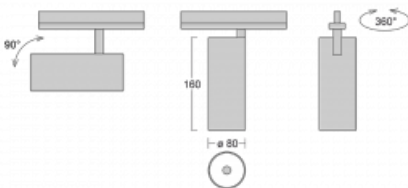

**Technical drawing**

Type of installation	Recessed
Light distribution	Direct
Luminaire shape	Circular
Colour of the luminaires	White
Material	Aluminium
Lifetime	L80/B10 60 000 hours
Warranty	60 months
Description of luminaires	Luminaire semi-recessed
Dimensions	ø 80 mm × 160 mm
Light source	LED MODUL
Type of optical system	Reflector
Luminous flux	2970 lm ± 10 %
Colour Temperature	4000 K cool white
Luminous efficacy	90 lm/W
MacAdam Light source	3
Colour rendering index	90
Beam angle	18°
Luminaire power input	33 W ± 10 %
Connection of the luminaires	DALI dimmable
Electrical voltage	220-240V
Frequency	50/60Hz