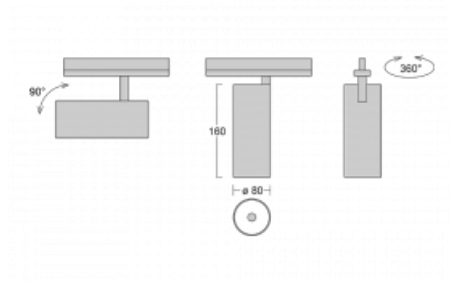

Technical drawing

Type of installation	Recessed
Light distribution	Direct
Luminaire shape	Circular
Colour of the luminaires	Silver
Material	Aluminium
Lifetime	L80/B10 60 000 hours
Warranty	5 years
Description of luminaires	Luminaire semi-recessed
Dimensions	ø 80 mm × 160 mm
Light source	LED MODUL
Type of optical system	Reflector
Luminous flux*	2970 lm
Colour Temperature	4000 K cool white
Luminous efficacy	90 lm/W
MacAdam Light source	3
Colour rendering index	90
Beam angle	18°

Luminaire power input*	33 W
Connection of the luminaires	DALI
Electrical voltage	220-240V
Frequency	50/60Hz

 **CE** IP 20

*±10 %

Downloads

Installation instructions

Photos