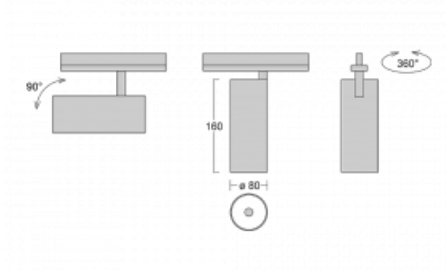

Technical drawing

Type of installation	Recessed
Light distribution	Direct
Luminaire shape	Circular
Colour of the luminaires	Black
Material	Aluminium
Lifetime	L80/B10 60 000 hours
Warranty	60 months
Description of luminaires	Luminaire semi-recessed
Dimensions	ø 80 mm × 160 mm
Light source	LED MODUL

Type of optical system	Reflector
Luminous flux	2970 lm ± 10 %
Colour Temperature	4000 K cool white
Luminous efficacy	90 lm/W
MacAdam Light source	3
Colour rendering index	90
Beam angle	18°
Luminaire power input	33 W ± 10 %
Connection of the luminaires	DALI dimmable
Electrical voltage	220-240V
Frequency	50/60Hz