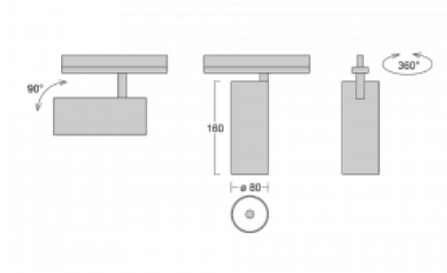

Technical drawing

Type of installation	Recessed
Light distribution	Direct
Luminaire shape	Circular
Colour of the luminaires	White
Material	Aluminium
Lifetime	L80/B10 60 000 hours
Warranty	60 months
Description of luminaires	Luminaire semi-recessed
Dimensions	ø 80 mm × 160 mm
Light source	LED MODUL
Type of optical system	Reflector
Luminous flux	2830 lm ± 10 %
Colour Temperature	3000 K warm white
Luminous efficacy	86 lm/W
MacAdam Light source	3
Colour rendering index	90
Beam angle	18°
Luminaire power input	33 W ± 10 %
Connection of the luminaires	DALI dimmable
Electrical voltage	220-240V
Frequency	50/60Hz