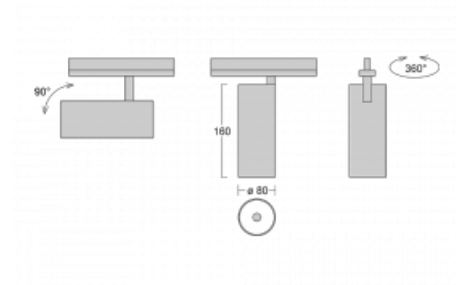

## Technical drawing

Type of installation	Recessed
Light distribution	Direct
Luminaire shape	Circular
Colour of the luminaires	White
Material	Aluminium
Lifetime	L80/B10 60 000 hours
Warranty	5 years
Description of luminaires	Luminaire semi-recessed
Dimensions	ø 80 mm × 160 mm
Light source	LED MODUL
Type of optical system	Reflector
Luminous flux*	2830 lm
Colour Temperature	3000 K warm white
Luminous efficacy	86 lm/W
MacAdam Light source	3
Colour rendering index	90
Beam angle	18°