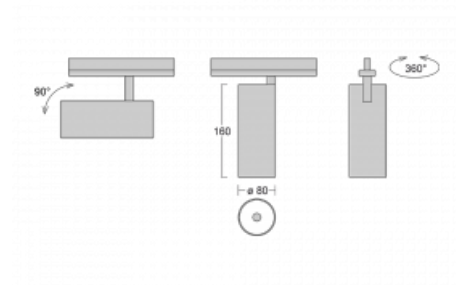

## Technical drawing

Type of installation	Recessed
Light distribution	Direct
Luminaire shape	Circular
Colour of the luminaires	Silver
Material	Aluminium
Lifetime	L80/B10 60 000 hours
Warranty	5 years
Description of luminaires	Luminaire semi-recessed
Dimensions	ø 80 mm × 160 mm
Light source	LED MODUL
Type of optical system	Reflector
Luminous flux*	2830 lm
Colour Temperature	3000 K warm white
Luminous efficacy	86 lm/W
MacAdam Light source	3
Colour rendering index	90
Beam angle	18°