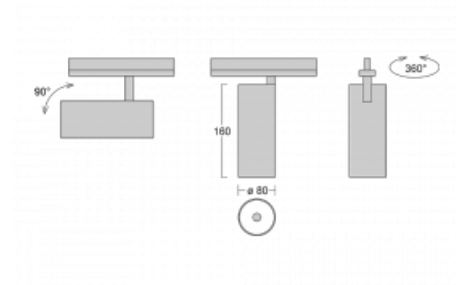

## Technical drawing

Type of installation	Recessed
Light distribution	Direct
Luminaire shape	Circular
Colour of the luminaires	Black
Material	Aluminium
Lifetime	L80/B10 60 000 hours
Warranty	5 years
Description of luminaires	Luminaire semi-recessed
Dimensions	ø 80 mm × 160 mm
Light source	LED MODUL
Type of optical system	Reflector
Luminous flux*	2830 lm
Colour Temperature	3000 K warm white
Luminous efficacy	86 lm/W
MacAdam Light source	3
Colour rendering index	90
Beam angle	18°