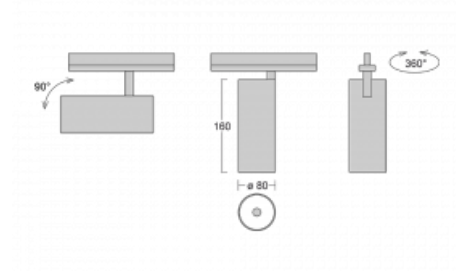

## Technical drawing

Type of installation	Recessed
Light distribution	Direct
Luminaire shape	Circular
Colour of the luminaires	Black
Material	Aluminium
Lifetime	L80/B10 60 000 hours
Warranty	60 months
Description of luminaires	Luminaire semi-recessed
Dimensions	ø 80 mm × 160 mm
Light source	LED MODUL
Type of optical system	Reflector
Luminous flux	2830 lm ± 10 %
Colour Temperature	3000 K warm white
Luminous efficacy	86 lm/W
MacAdam Light source	3
Colour rendering index	90
Beam angle	18°
Luminaire power input	33 W ± 10 %
Connection of the luminaires	DALI dimmable
Electrical voltage	220-240V
Frequency	50/60Hz