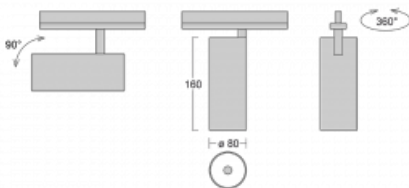

Luminaire

Vali80

179-100S-10GGE/940, W

When we combine design with functionality, we get luminaires from the Vali80 family. These cylindrical luminaires come in pendant, surface and semi-recessed versions. You can use them to illuminate your household, business and social spaces or, for example, bars. You can choose from three basic colours – white, black and silver or pick a colour from the Halla RAL chart.

Technical drawing

Type of installation	Recessed
Light distribution	Direct
Luminaire shape	Circular
Colour of the luminaires	White
Material	Aluminium
Lifetime	L90/B50 60 000 hours
Warranty	5 years
Description of luminaires	Luminaire semi-recessed
Dimensions	ø 80 mm × 160 mm
Light source	LED MODUL
Type of optical system	Reflector
Luminous flux*	1970 lm
Colour Temperature	4000 K cool white
Luminous efficacy	97 lm/W
MacAdam Light source	3
Colour rendering index	90
Beam angle	18°