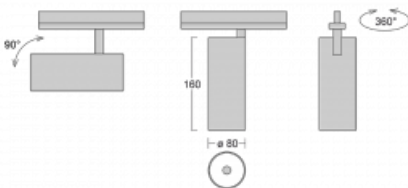

Technical drawing

Type of installation	Recessed
Light distribution	Direct
Luminaire shape	Circular
Colour of the luminaires	Silver
Material	Aluminium
Lifetime	L90/B50 60 000 hours
Warranty	60 months
Description of luminaires	Luminaire semi-recessed
Dimensions	ø 80 mm × 160 mm
Light source	LED MODUL