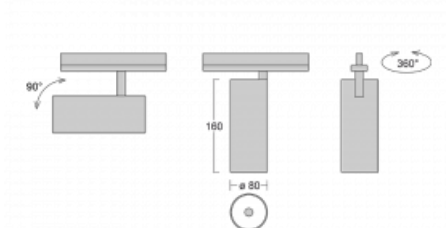

Technical drawing

Type of installation	Recessed
Light distribution	Direct
Luminaire shape	Circular
Colour of the luminaires	Black
Material	Aluminium
Lifetime	L90/B50 60 000 hours
Warranty	60 months
Description of luminaires	Luminaire semi-recessed
Dimensions	ø 80 mm × 160 mm
Light source	LED MODUL
Type of optical system	Reflector
Luminous flux	1970 lm ± 10 %
Colour Temperature	4000 K cool white
Luminous efficacy	97 lm/W
MacAdam Light source	3
Colour rendering index	90
Beam angle	18°
Luminaire power input	20.4 W ± 10 %
Connection of the luminaires	Electronic ballast non-dimmable
Electrical voltage	220-240V
Frequency	50/60Hz