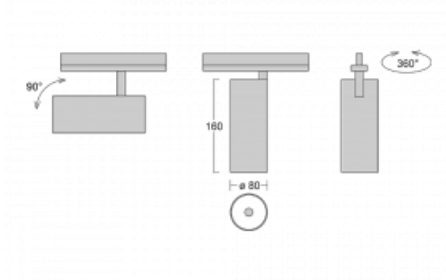

## Technical drawing

Type of installation	Recessed
Light distribution	Direct
Luminaire shape	Circular
Colour of the luminaires	Black
Material	Aluminium
Lifetime	L90/B50 60 000 hours
Warranty	5 years
Description of luminaires	Luminaire semi-recessed
Dimensions	ø 80 mm × 160 mm
Light source	LED MODUL
Type of optical system	Reflector
Luminous flux*	1970 lm
Colour Temperature	4000 K cool white
Luminous efficacy	97 lm/W
MacAdam Light source	3
Colour rendering index	90
Beam angle	18°