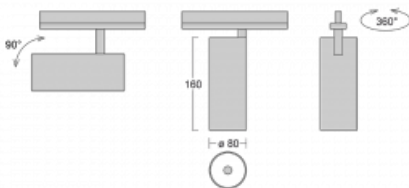

## Technical drawing

Type of installation	Recessed
Light distribution	Direct
Luminaire shape	Circular
Colour of the luminaires	White
Material	Aluminium
Lifetime	L90/B50 60 000 hours
Warranty	5 years
Description of luminaires	Luminaire semi-recessed
Dimensions	ø 80 mm × 160 mm
Light source	LED MODUL
Type of optical system	Reflector
Luminous flux*	1880 lm
Colour Temperature	3000 K warm white
Luminous efficacy	92 lm/W
MacAdam Light source	3
Colour rendering index	90
Beam angle	18°