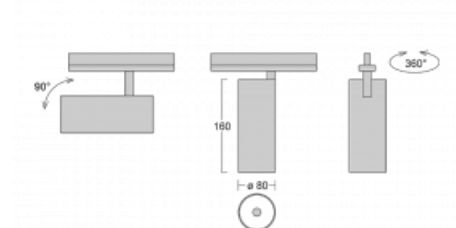

## Technical drawing

Type of installation	Recessed
Light distribution	Direct
Luminaire shape	Circular
Colour of the luminaires	Black
Material	Aluminium
Lifetime	L90/B50 60 000 hours
Warranty	60 months
Description of luminaires	Luminaire semi-recessed
Dimensions	ø 80 mm × 160 mm
Light source	LED MODUL
Type of optical system	Reflector
Luminous flux	1880 lm ± 10 %
Colour Temperature	3000 K warm white
Luminous efficacy	92 lm/W
MacAdam Light source	3
Colour rendering index	90
Beam angle	18°
Luminaire power input	20.4 W ± 10 %
Connection of the luminaires	Electronic ballast non-dimmable
Electrical voltage	220-240V
Frequency	50/60Hz