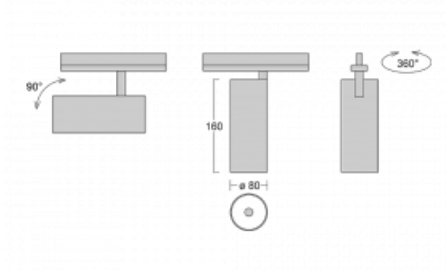

**Technical drawing**

Type of installation	Recessed
Light distribution	Direct
Luminaire shape	Circular
Colour of the luminaires	White
Material	Aluminium
Lifetime	L90/B50 60 000 hours
Warranty	60 months
Description of luminaires	Luminaire semi-recessed
Dimensions	ø 80 mm × 160 mm
Light source	LED MODUL
Type of optical system	Reflector
Luminous flux	1970 lm ± 10 %
Colour Temperature	4000 K cool white
Luminous efficacy	97 lm/W
MacAdam Light source	3
Colour rendering index	90
Beam angle	18°
Luminaire power input	20.4 W ± 10 %
Connection of the luminaires	DALI dimmable
Electrical voltage	220-240V
Frequency	50/60Hz