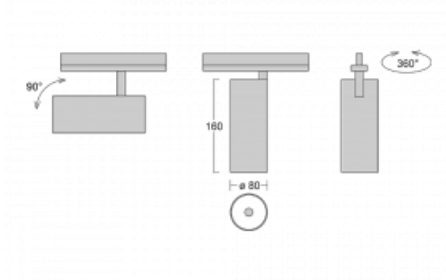

**Technical drawing**

Type of installation	Recessed
Light distribution	Direct
Luminaire shape	Circular
Colour of the luminaires	Silver
Material	Aluminium
Lifetime	L90/B50 60 000 hours
Warranty	5 years
Description of luminaires	Luminaire semi-recessed
Dimensions	ø 80 mm × 160 mm
Light source	LED MODUL
Type of optical system	Reflector
Luminous flux*	1970 lm
Colour Temperature	4000 K cool white
Luminous efficacy	97 lm/W
MacAdam Light source	3
Colour rendering index	90
Beam angle	18°