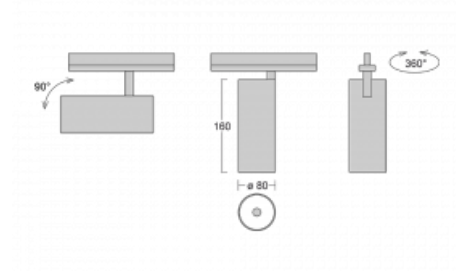

Technical drawing

Type of installation	Recessed
Light distribution	Direct
Luminaire shape	Circular
Colour of the luminaires	Silver
Material	Aluminium
Lifetime	L90/B50 60 000 hours
Warranty	60 months
Description of luminaires	Luminaire semi-recessed
Dimensions	ø 80 mm × 160 mm
Light source	LED MODUL
Type of optical system	Reflector
Luminous flux	1970 lm ± 10 %
Colour Temperature	4000 K cool white
Luminous efficacy	97 lm/W
MacAdam Light source	3
Colour rendering index	90
Beam angle	18°
Luminaire power input	20.4 W ± 10 %
Connection of the luminaires	DALI dimmable
Electrical voltage	220-240V
Frequency	50/60Hz