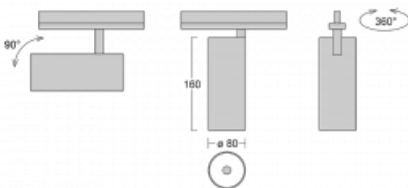

## Technical drawing

Type of installation	Recessed
Light distribution	Direct
Luminaire shape	Circular
Colour of the luminaires	Black
Material	Aluminium
Lifetime	L90/B50 60 000 hours
Warranty	5 years
Description of luminaires	Luminaire semi-recessed
Dimensions	ø 80 mm × 160 mm
Light source	LED MODUL
Type of optical system	Reflector
Luminous flux*	1970 lm
Colour Temperature	4000 K cool white
Luminous efficacy	97 lm/W
MacAdam Light source	3
Colour rendering index	90
Beam angle	18°