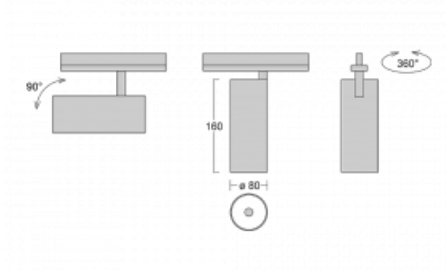

Technical drawing

Type of installation	Recessed
Light distribution	Direct
Luminaire shape	Circular
Colour of the luminaires	Black
Material	Aluminium
Lifetime	L90/B50 60 000 hours
Warranty	60 months
Description of luminaires	Luminaire semi-recessed
Dimensions	ø 80 mm × 160 mm
Light source	LED MODUL
Type of optical system	Reflector
Luminous flux	1970 lm ± 10 %
Colour Temperature	4000 K cool white
Luminous efficacy	97 lm/W
MacAdam Light source	3
Colour rendering index	90
Beam angle	18°
Luminaire power input	20.4 W ± 10 %
Connection of the luminaires	DALI dimmable
Electrical voltage	220-240V
Frequency	50/60Hz