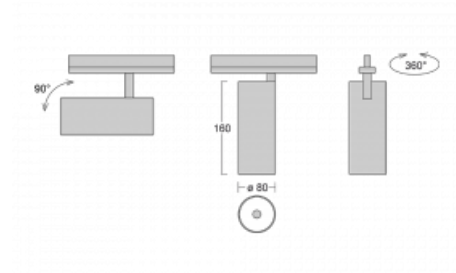

Technical drawing

Type of installation	Recessed
Light distribution	Direct
Luminaire shape	Circular
Colour of the luminaires	White
Material	Aluminium
Lifetime	L90/B50 60 000 hours
Warranty	60 months
Description of luminaires	Luminaire semi-recessed
Dimensions	ø 80 mm × 160 mm
Light source	LED MODUL
Type of optical system	Reflector
Luminous flux	1880 lm ± 10 %
Colour Temperature	3000 K warm white
Luminous efficacy	92 lm/W
MacAdam Light source	3
Colour rendering index	90
Beam angle	18°
Luminaire power input	20.4 W ± 10 %
Connection of the luminaires	DALI dimmable
Electrical voltage	220-240V
Frequency	50/60Hz