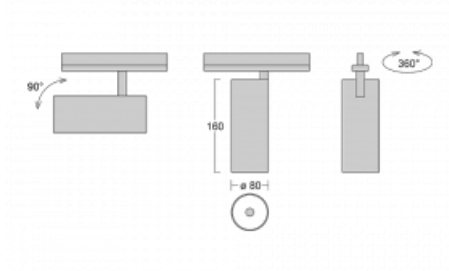

## Technical drawing

Type of installation	Recessed
Light distribution	Direct
Luminaire shape	Circular
Colour of the luminaires	Silver
Material	Aluminium
Lifetime	L90/B50 60 000 hours
Warranty	60 months
Description of luminaires	Luminaire semi-recessed
Dimensions	ø 80 mm × 160 mm
Light source	LED MODUL
Type of optical system	Reflector
Luminous flux	1880 lm ± 10 %
Colour Temperature	3000 K warm white
Luminous efficacy	92 lm/W
MacAdam Light source	3
Colour rendering index	90
Beam angle	18°
Luminaire power input	20.4 W ± 10 %
Connection of the luminaires	DALI dimmable
Electrical voltage	220-240V
Frequency	50/60Hz