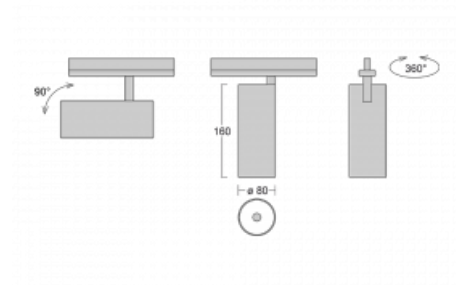

## Technical drawing

Type of installation	Recessed
Light distribution	Direct
Luminaire shape	Circular
Colour of the luminaires	Black
Material	Aluminium
Lifetime	L90/B50 60 000 hours
Warranty	5 years
Description of luminaires	Luminaire semi-recessed
Dimensions	ø 80 mm × 160 mm
Light source	LED MODUL
Type of optical system	Reflector
Luminous flux*	1880 lm
Colour Temperature	3000 K warm white
Luminous efficacy	92 lm/W
MacAdam Light source	3
Colour rendering index	90
Beam angle	18°