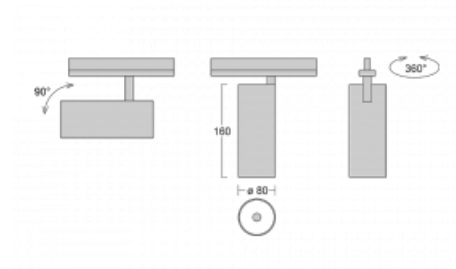

Technical drawing

Type of installation	Recessed
Light distribution	Direct
Luminaire shape	Circular
Colour of the luminaires	Black
Material	Aluminium
Lifetime	L90/B50 60 000 hours
Warranty	60 months
Description of luminaires	Luminaire semi-recessed
Dimensions	ø 80 mm × 160 mm
Light source	LED MODUL
Type of optical system	Reflector
Luminous flux	1880 lm ± 10 %
Colour Temperature	3000 K warm white
Luminous efficacy	92 lm/W
MacAdam Light source	3
Colour rendering index	90
Beam angle	18°
Luminaire power input	20.4 W ± 10 %
Connection of the luminaires	DALI dimmable
Electrical voltage	220-240V
Frequency	50/60Hz