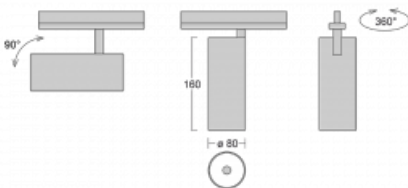

Luminaire

Vali80

179-100S-10GDE/940, W

When we combine design with functionality, we get luminaires from the Vali80 family. These cylindrical luminaires come in pendant, surface and semi-recessed versions. You can use them to illuminate your household, business and social spaces or, for example, bars. You can choose from three basic colours – white, black and silver or pick a colour from the Halla RAL chart.

Technical drawing

Type of installation	Recessed
Light distribution	Direct
Luminaire shape	Circular
Colour of the luminaires	White
Material	Aluminium
Lifetime	L90/B50 60 000 hours
Warranty	5 years
Description of luminaires	Luminaire semi-recessed
Dimensions	ø 80 mm × 160 mm
Light source	LED MODUL
Type of optical system	Reflector
Luminous flux*	1040 lm
Colour Temperature	4000 K cool white
Luminous efficacy	104 lm/W
MacAdam Light source	3
Colour rendering index	90
Beam angle	18°