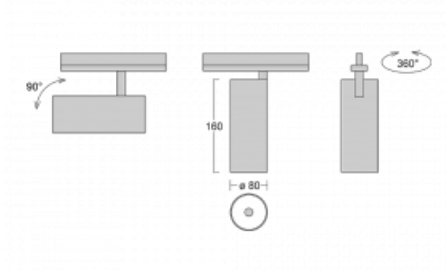

Technical drawing

Type of installation	Recessed
Light distribution	Direct
Luminaire shape	Circular
Colour of the luminaires	Silver
Material	Aluminium
Lifetime	L90/B50 60 000 hours
Warranty	60 months
Description of luminaires	Luminaire semi-recessed
Dimensions	ø 80 mm × 160 mm
Light source	LED MODUL

Type of optical system	Reflector
Luminous flux	1040 lm ± 10 %
Colour Temperature	4000 K cool white
Luminous efficacy	104 lm/W
MacAdam Light source	3
Colour rendering index	90
Beam angle	18°
Luminaire power input	10 W ± 10 %
Connection of the luminaires	Electronic ballast non-dimmable
Electrical voltage	220-240V
Frequency	50/60Hz