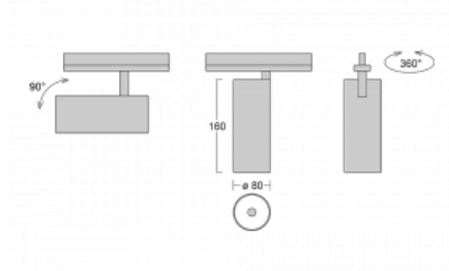

## Technical drawing

Type of installation	Recessed
Light distribution	Direct
Luminaire shape	Circular
Colour of the luminaires	Black
Material	Aluminium
Lifetime	L90/B50 60 000 hours
Warranty	60 months
Description of luminaires	Luminaire semi-recessed
Dimensions	ø 80 mm × 160 mm
Light source	LED MODUL
Type of optical system	Reflector
Luminous flux	1040 lm ± 10 %
Colour Temperature	4000 K cool white
Luminous efficacy	104 lm/W
MacAdam Light source	3
Colour rendering index	90
Beam angle	18°
Luminaire power input	10 W ± 10 %
Connection of the luminaires	Electronic ballast non-dimmable
Electrical voltage	220-240V
Frequency	50/60Hz