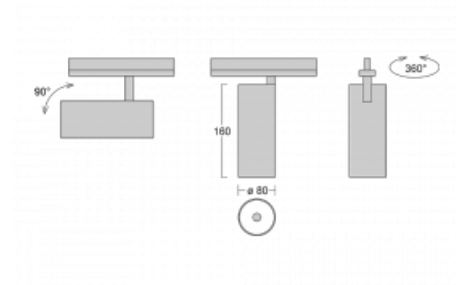

Technical drawing

Type of installation	Recessed
Light distribution	Direct
Luminaire shape	Circular
Colour of the luminaires	White
Material	Aluminium
Lifetime	L90/B50 60 000 hours
Warranty	5 years
Description of luminaires	Luminaire semi-recessed
Dimensions	ø 80 mm × 160 mm
Light source	LED MODUL
Type of optical system	Reflector
Luminous flux*	990 lm
Colour Temperature	3000 K warm white
Luminous efficacy	99 lm/W
MacAdam Light source	3
Colour rendering index	90
Beam angle	18°