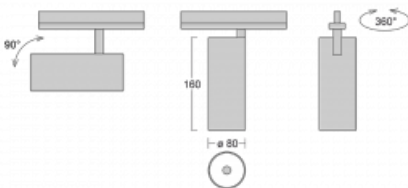

## Technical drawing

Type of installation	Recessed
Light distribution	Direct
Luminaire shape	Circular
Colour of the luminaires	Silver
Material	Aluminium
Lifetime	L90/B50 60 000 hours
Warranty	60 months
Description of luminaires	Luminaire semi-recessed
Dimensions	ø 80 mm × 160 mm
Light source	LED MODUL
Type of optical system	Reflector
Luminous flux	990 lm ± 10 %
Colour Temperature	3000 K warm white
Luminous efficacy	99 lm/W
MacAdam Light source	3
Colour rendering index	90
Beam angle	18°
Luminaire power input	10 W ± 10 %
Connection of the luminaires	Electronic ballast non-dimmable
Electrical voltage	220-240V
Frequency	50/60Hz