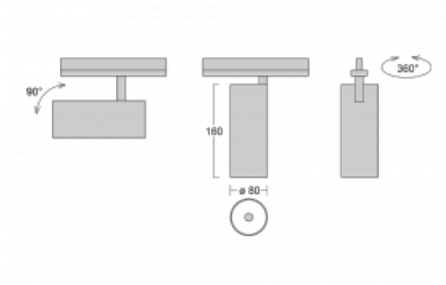

Technical drawing

Type of installation	Recessed
Light distribution	Direct
Luminaire shape	Circular
Colour of the luminaires	Silver
Material	Aluminium
Lifetime	L90/B50 60 000 hours
Warranty	5 years
Description of luminaires	Luminaire semi-recessed
Dimensions	ø 80 mm × 160 mm
Light source	LED MODUL
Type of optical system	Reflector
Luminous flux*	990 lm
Colour Temperature	3000 K warm white
Luminous efficacy	99 lm/W
MacAdam Light source	3
Colour rendering index	90
Beam angle	18°