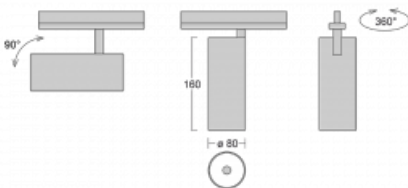

## Technical drawing

Type of installation	Recessed
Light distribution	Direct
Luminaire shape	Circular
Colour of the luminaires	White
Material	Aluminium
Lifetime	L90/B50 60 000 hours
Warranty	60 months
Description of luminaires	Luminaire semi-recessed
Dimensions	ø 80 mm × 160 mm
Light source	LED MODUL