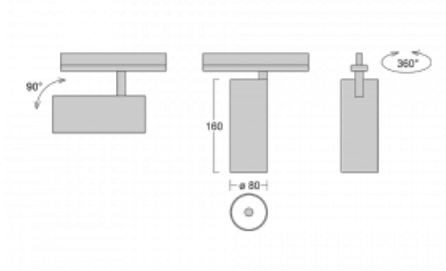

**Technical drawing**

Type of installation	Recessed
Light distribution	Direct
Luminaire shape	Circular
Colour of the luminaires	Silver
Material	Aluminium
Lifetime	L90/B50 60 000 hours
Warranty	60 months
Description of luminaires	Luminaire semi-recessed
Dimensions	ø 80 mm × 160 mm
Light source	LED MODUL