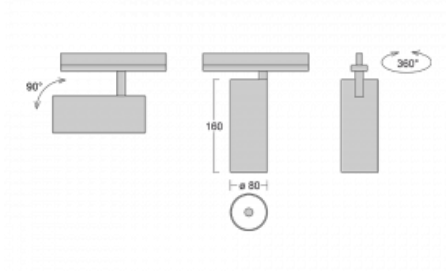

Technical drawing

Type of installation	Recessed
Light distribution	Direct
Luminaire shape	Circular
Colour of the luminaires	Black
Material	Aluminium
Lifetime	L90/B50 60 000 hours
Warranty	60 months
Description of luminaires	Luminaire semi-recessed
Dimensions	ø 80 mm × 160 mm
Light source	LED MODUL

Type of optical system	Reflector
Luminous flux	1040 lm ± 10 %
Colour Temperature	4000 K cool white
Luminous efficacy	104 lm/W
MacAdam Light source	3
Colour rendering index	90
Beam angle	18°
Luminaire power input	10 W ± 10 %
Connection of the luminaires	DALI dimmable
Electrical voltage	220-240V
Frequency	50/60Hz