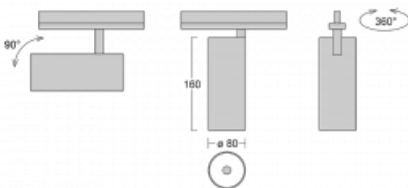

Luminaire

Vali80

179-100S-10GDD/930, W

When we combine design with functionality, we get luminaires from the Vali80 family. These cylindrical luminaires come in pendant, surface and semi-recessed versions. You can use them to illuminate your household, business and social spaces or, for example, bars. You can choose from three basic colours – white, black and silver or pick a colour from the Halla RAL chart.

Technical drawing

Type of installation	Recessed
Light distribution	Direct
Luminaire shape	Circular
Colour of the luminaires	White
Material	Aluminium
Lifetime	L90/B50 60 000 hours
Warranty	60 months
Description of luminaires	Luminaire semi-recessed
Dimensions	ø 80 mm × 160 mm
Light source	LED MODUL

Type of optical system	Reflector
Luminous flux	990 lm ± 10 %
Colour Temperature	3000 K warm white
Luminous efficacy	99 lm/W
MacAdam Light source	3
Colour rendering index	90
Beam angle	18°
Luminaire power input	10 W ± 10 %
Connection of the luminaires	DALI dimmable
Electrical voltage	220-240V
Frequency	50/60Hz