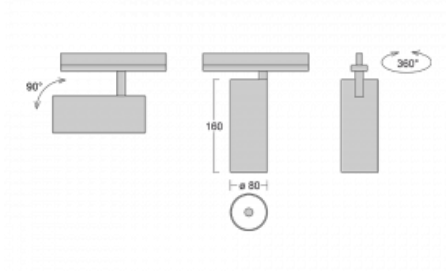

Technical drawing

| | |
|------------------------------|-------------------------|
| Type of installation | Recessed |
| Light distribution | Direct |
| Luminaire shape | Circular |
| Colour of the luminaires | Silver |
| Material | Aluminium |
| Lifetime | L90/B50 60 000 hours |
| Warranty | 60 months |
| Description of luminaires | Luminaire semi-recessed |
| Dimensions | ø 80 mm × 160 mm |
| Light source | LED MODUL |
| Type of optical system | Reflector |
| Luminous flux | 990 lm ± 10 % |
| Colour Temperature | 3000 K warm white |
| Luminous efficacy | 99 lm/W |
| MacAdam Light source | 3 |
| Colour rendering index | 90 |
| Beam angle | 18° |
| Luminaire power input | 10 W ± 10 % |
| Connection of the luminaires | DALI dimmable |
| Electrical voltage | 220-240V |
| Frequency | 50/60Hz |