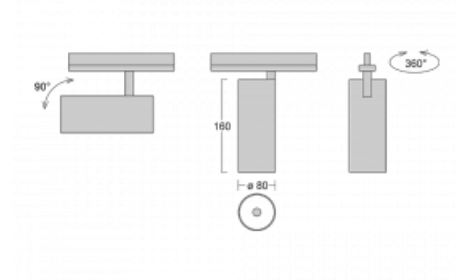

## Technical drawing

Type of installation	Recessed
Light distribution	Direct
Luminaire shape	Circular
Colour of the luminaires	Silver
Material	Aluminium
Lifetime	L90/B50 60 000 hours
Warranty	5 years
Description of luminaires	Luminaire semi-recessed
Dimensions	ø 80 mm × 160 mm
Light source	LED MODUL
Type of optical system	Reflector
Luminous flux*	990 lm
Colour Temperature	3000 K warm white
Luminous efficacy	99 lm/W
MacAdam Light source	3
Colour rendering index	90
Beam angle	18°