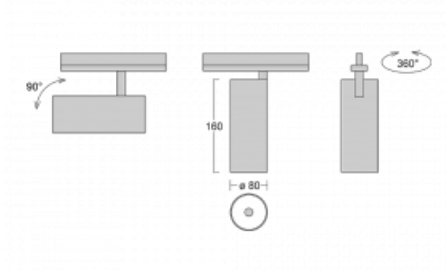

Technical drawing

Type of installation	Recessed
Light distribution	Direct
Luminaire shape	Circular
Colour of the luminaires	Black
Material	Aluminium
Lifetime	L90/B50 60 000 hours
Warranty	60 months
Description of luminaires	Luminaire semi-recessed
Dimensions	ø 80 mm × 160 mm
Light source	LED MODUL

Type of optical system	Reflector
Luminous flux	990 lm ± 10 %
Colour Temperature	3000 K warm white
Luminous efficacy	99 lm/W
MacAdam Light source	3
Colour rendering index	90
Beam angle	18°
Luminaire power input	10 W ± 10 %
Connection of the luminaires	DALI dimmable
Electrical voltage	220-240V
Frequency	50/60Hz