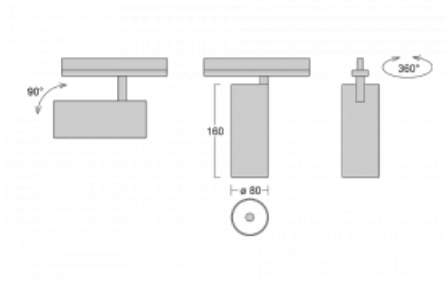

## Technical drawing

Type of installation	Recessed
Light distribution	Direct
Luminaire shape	Circular
Colour of the luminaires	Silver
Material	Aluminium
Lifetime	L80/B10 60 000 hours
Warranty	5 years
Description of luminaires	Luminaire semi-recessed
Dimensions	ø 80 mm × 160 mm
Light source	LED MODUL
Type of optical system	Reflector
Luminous flux*	2970 lm
Colour Temperature	4000 K cool white
Luminous efficacy	90 lm/W
MacAdam Light source	3
Colour rendering index	90
Beam angle	32°