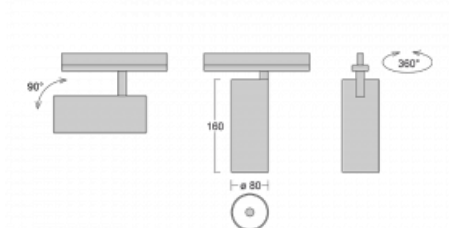

Technical drawing

Type of installation	Recessed
Light distribution	Direct
Luminaire shape	Circular
Colour of the luminaires	Silver
Material	Aluminium
Lifetime	L80/B10 60 000 hours
Warranty	60 months
Description of luminaires	Luminaire semi-recessed
Dimensions	ø 80 mm × 160 mm
Light source	LED MODUL
Type of optical system	Reflector
Luminous flux	2970 lm ± 10 %
Colour Temperature	4000 K cool white
Luminous efficacy	90 lm/W
MacAdam Light source	3
Colour rendering index	90
Beam angle	32°
Luminaire power input	33 W ± 10 %
Connection of the luminaires	Electronic ballast non-dimmable
Electrical voltage	220-240V
Frequency	50/60Hz