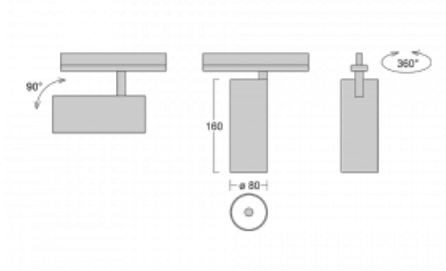

**Technical drawing**

Type of installation	Recessed
Light distribution	Direct
Luminaire shape	Circular
Colour of the luminaires	Silver
Material	Aluminium
Lifetime	L80/B10 60 000 hours
Warranty	60 months
Description of luminaires	Luminaire semi-recessed
Dimensions	ø 80 mm × 160 mm
Light source	LED MODUL