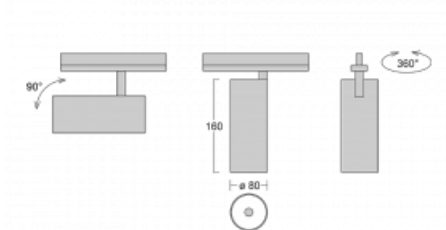

Technical drawing

Type of installation	Recessed
Light distribution	Direct
Luminaire shape	Circular
Colour of the luminaires	Black
Material	Aluminium
Lifetime	L80/B10 60 000 hours
Warranty	60 months
Description of luminaires	Luminaire semi-recessed
Dimensions	ø 80 mm × 160 mm
Light source	LED MODUL
Type of optical system	Reflector
Luminous flux	2830 lm ± 10 %
Colour Temperature	3000 K warm white
Luminous efficacy	86 lm/W
MacAdam Light source	3
Colour rendering index	90
Beam angle	32°
Luminaire power input	33 W ± 10 %
Connection of the luminaires	Electronic ballast non-dimmable
Electrical voltage	220-240V
Frequency	50/60Hz