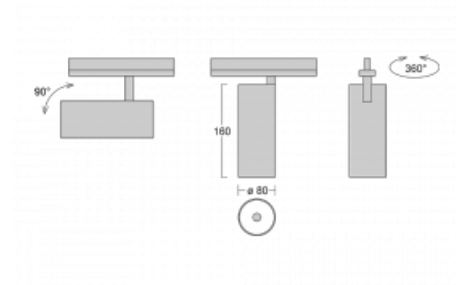

## Technical drawing

Type of installation	Recessed
Light distribution	Direct
Luminaire shape	Circular
Colour of the luminaires	Black
Material	Aluminium
Lifetime	L80/B10 60 000 hours
Warranty	5 years
Description of luminaires	Luminaire semi-recessed
Dimensions	ø 80 mm × 160 mm
Light source	LED MODUL
Type of optical system	Reflector
Luminous flux*	2830 lm
Colour Temperature	3000 K warm white
Luminous efficacy	86 lm/W
MacAdam Light source	3
Colour rendering index	90
Beam angle	32°