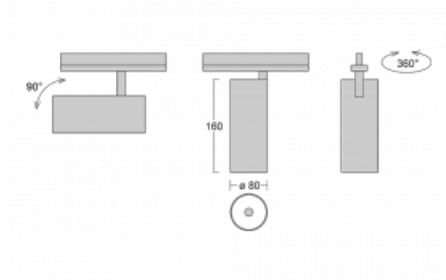

## Technical drawing

Type of installation	Recessed
Light distribution	Direct
Luminaire shape	Circular
Colour of the luminaires	White
Material	Aluminium
Lifetime	L80/B10 60 000 hours
Warranty	5 years
Description of luminaires	Luminaire semi-recessed
Dimensions	ø 80 mm × 160 mm
Weight	0.9 kg
Light source	LED MODUL
Type of optical system	Reflector
Luminous flux*	2970 lm
Colour Temperature	4000 K cool white
Luminous efficacy	90 lm/W
MacAdam Light source	3
Colour rendering index	90
Beam angle	32°