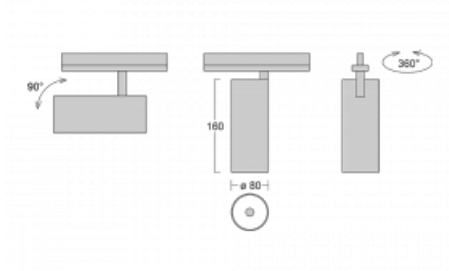

## Technical drawing

Type of installation	Recessed
Light distribution	Direct
Luminaire shape	Circular
Colour of the luminaires	White
Material	Aluminium
Lifetime	L80/B10 60 000 hours
Warranty	60 months
Description of luminaires	Luminaire semi-recessed
Dimensions	ø 80 mm × 160 mm
Light source	LED MODUL
Type of optical system	Reflector
Luminous flux	2830 lm ± 10 %
Colour Temperature	3000 K warm white
Luminous efficacy	86 lm/W
MacAdam Light source	3
Colour rendering index	90
Beam angle	32°
Luminaire power input	33 W ± 10 %
Connection of the luminaires	DALI dimmable
Electrical voltage	220-240V
Frequency	50/60Hz